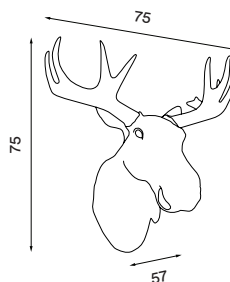

Wire: White, 190 cm (with on/off switch)

Bulbs main body: 2 x E27 LED or CFL, Max. 20W

Bulbs horns: 2 x E14 LED or CFL, Max. 7 W

Voltage: 220V - 240V - 50/60Hz

Net weight: 11.4 kg

Minimum order size: 1

Spare parts available: Light bulbs (2800K, warm white and 4000K, daylight)

Dimensions and light direction:

Bulbs included:

2 x E27 LED 7 W (4000K)

– Energy class: A+

2 x E14 LED 5.5 W (4000K)

– Energy class: A+